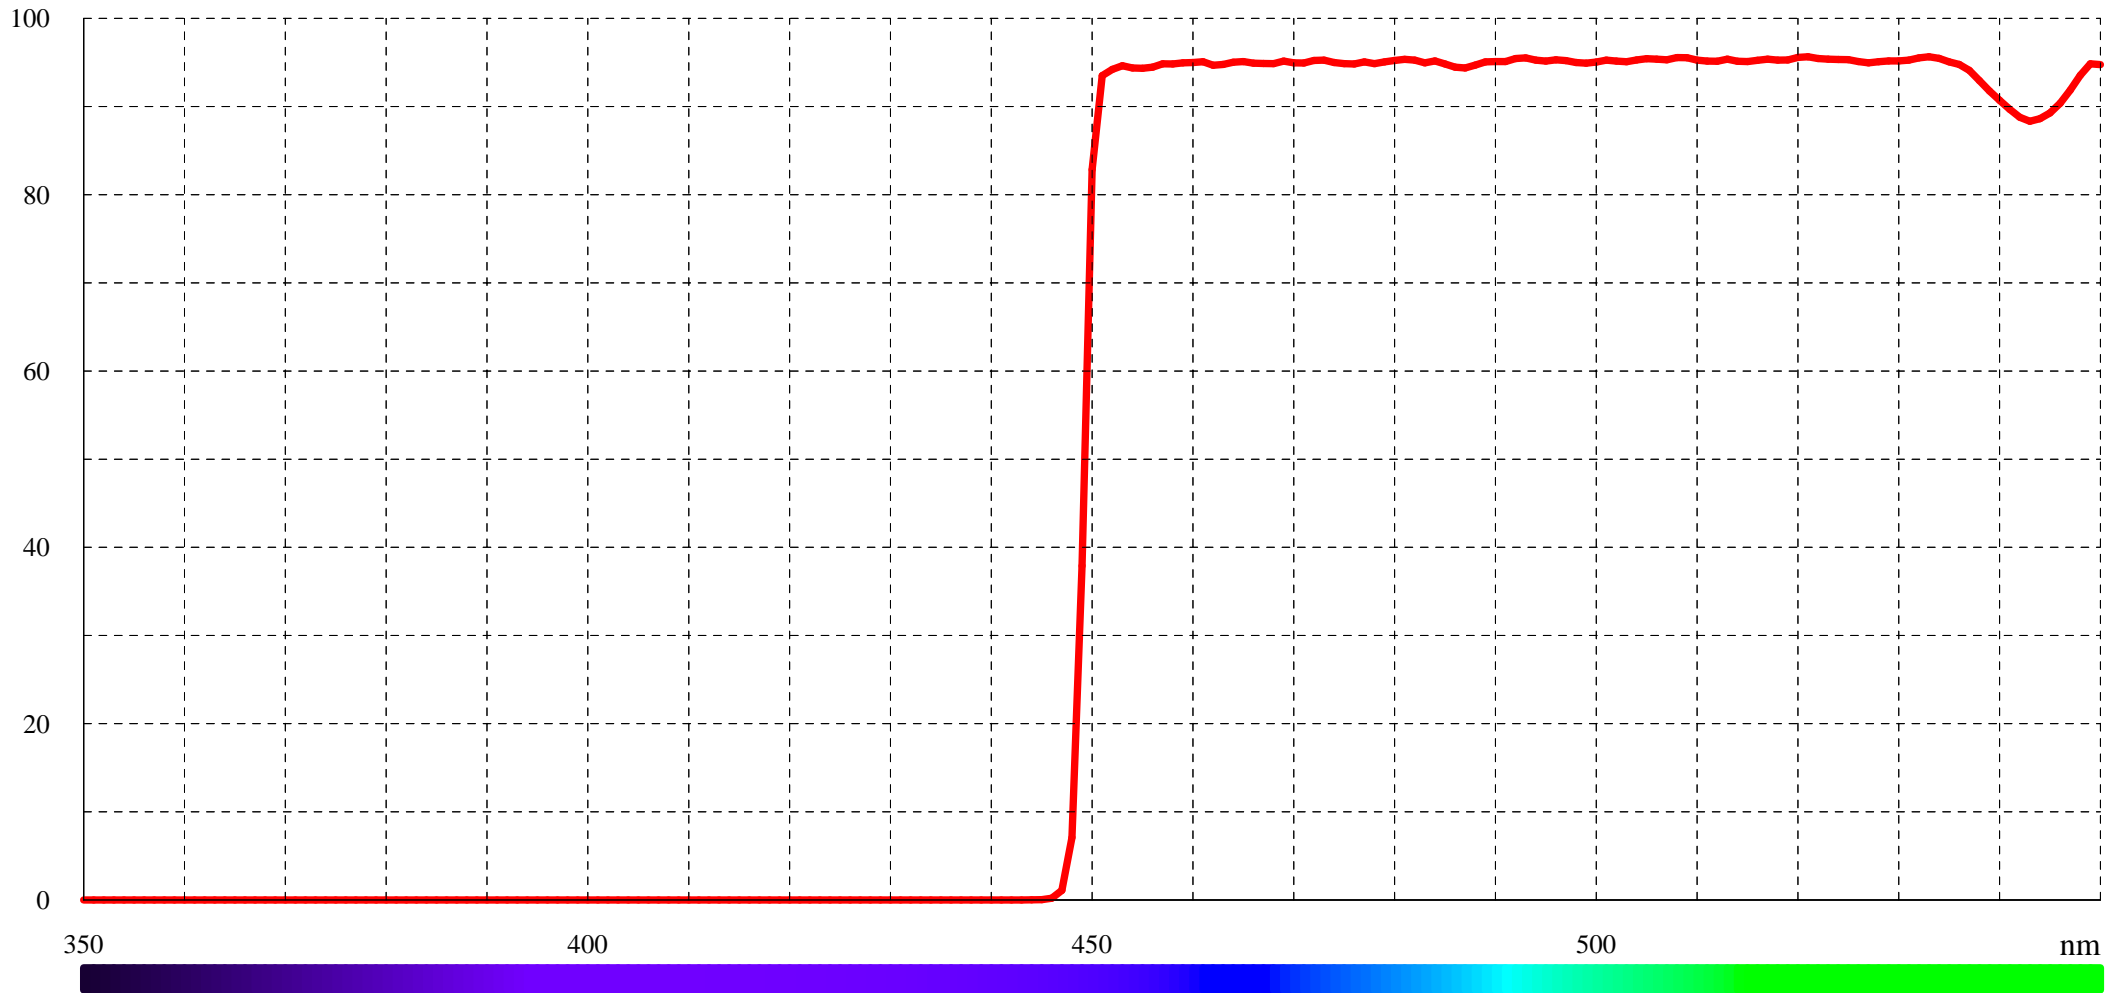

T in %

Typical transmission of LP450 (LF101859)

T

Typical transmission of LP450 (LF101859)