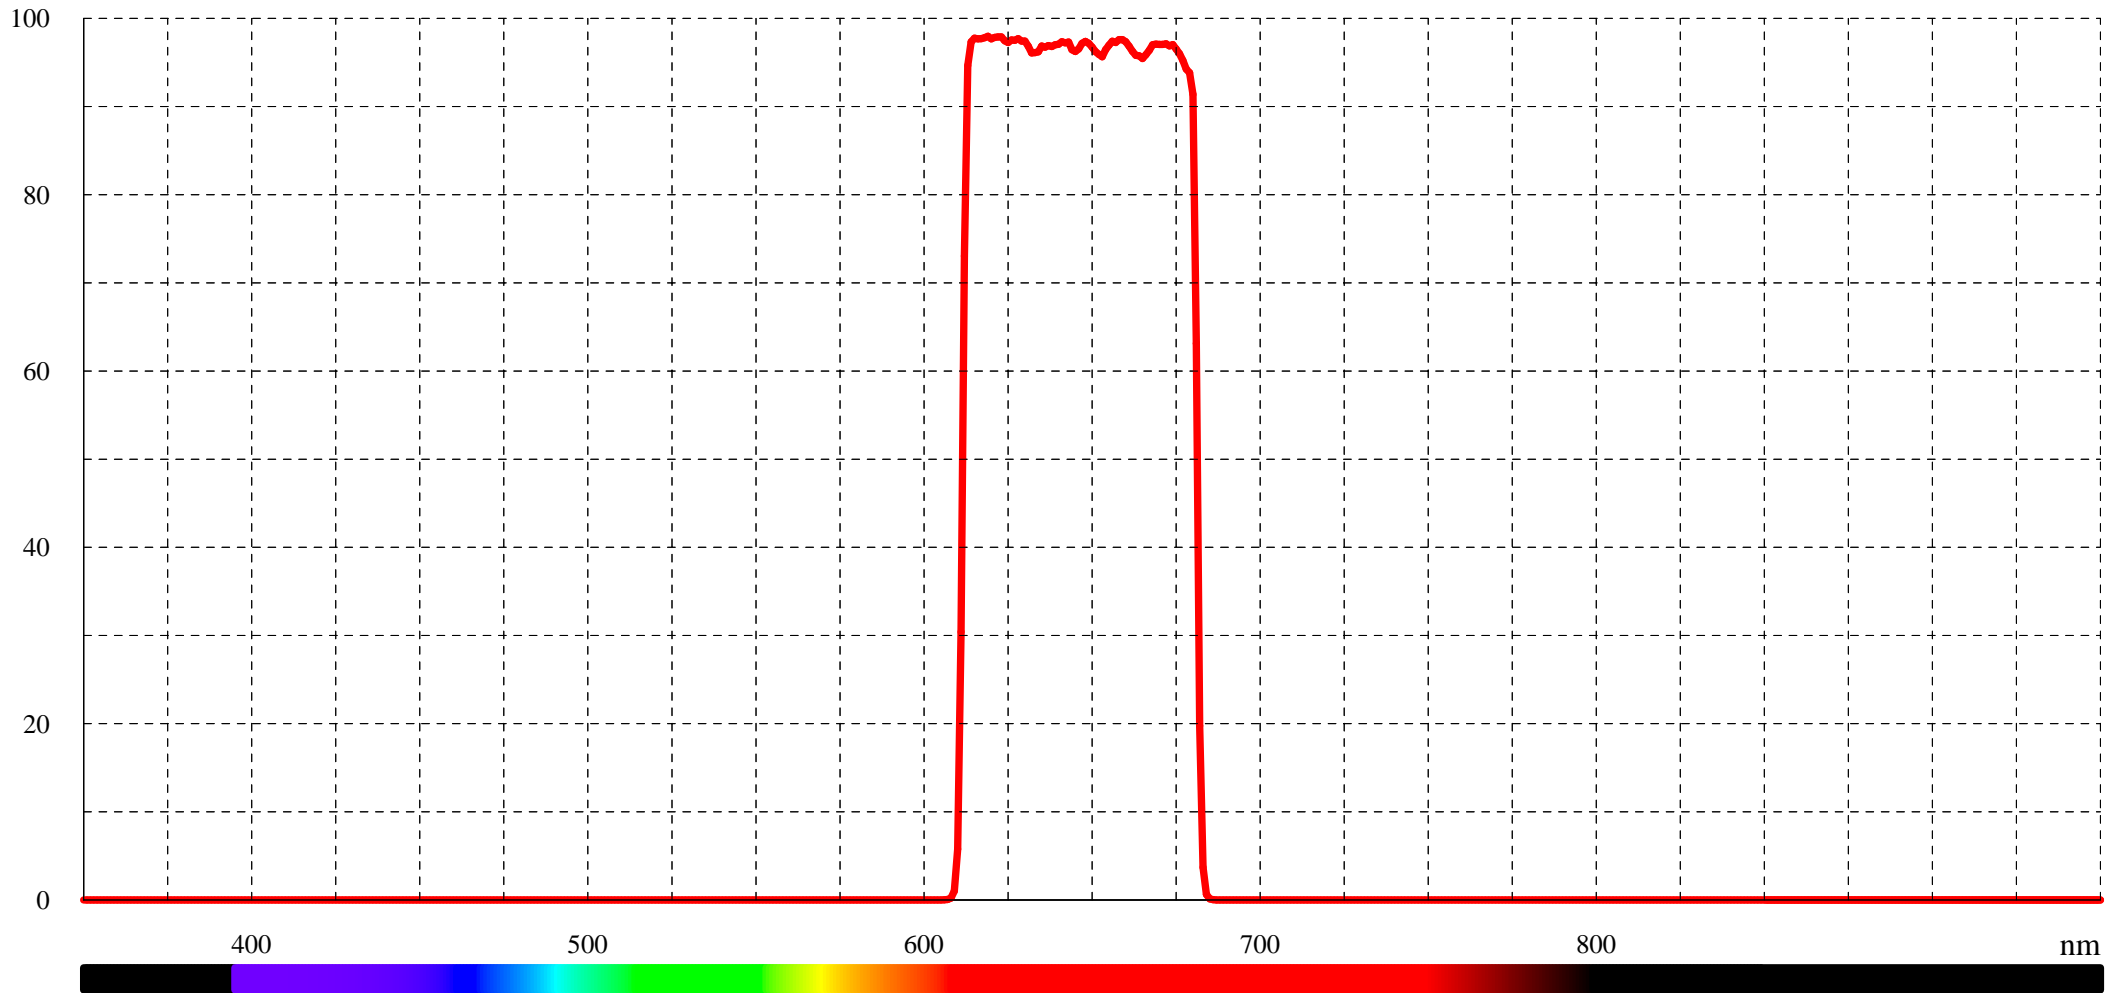

### Typical transmission for TopPride™ BP 647/70 (LF101758)

T

### Typical blocking for TopPride™ BP 647/70 (LF101758)