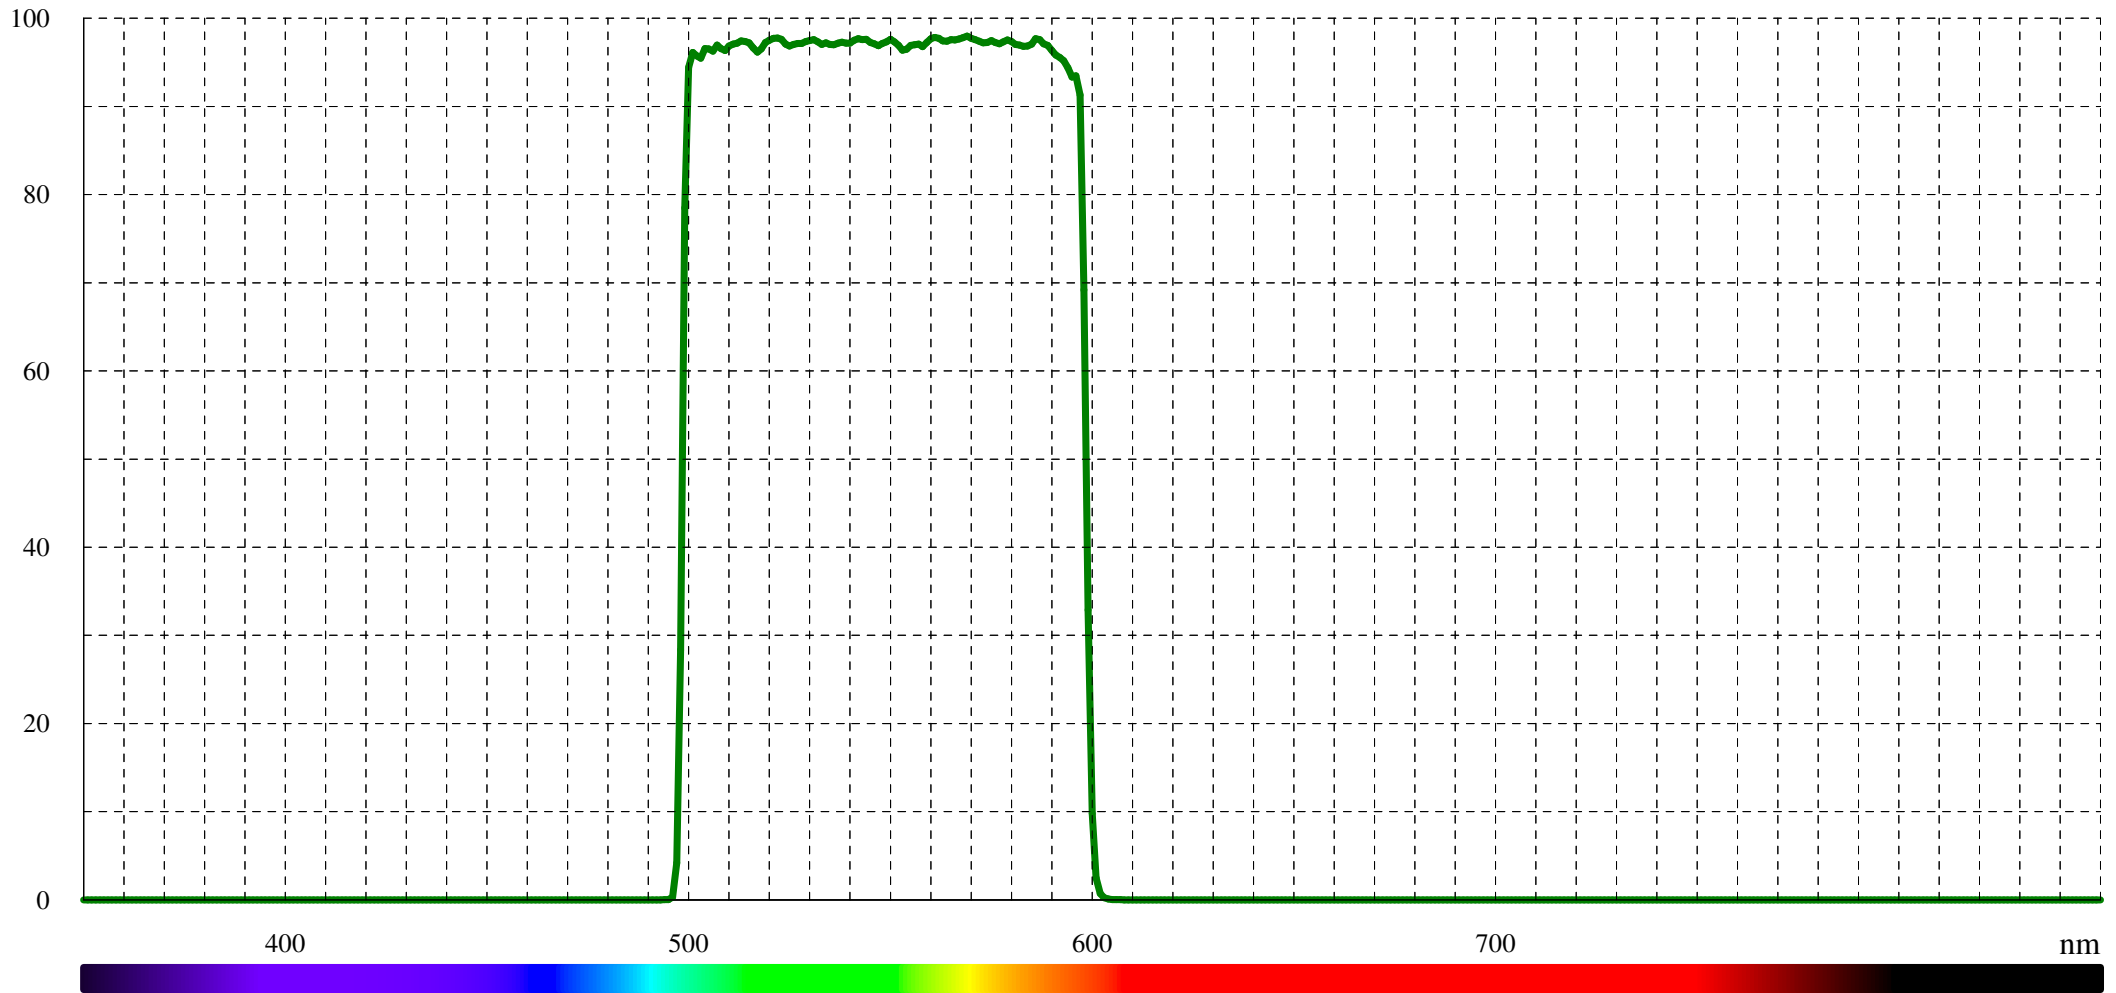

T in %

Typical transmission for TopPride™ BP 550/100 (LF101761)

T

Typical blocking for TopPride™ BP 550/100 (LF101761)