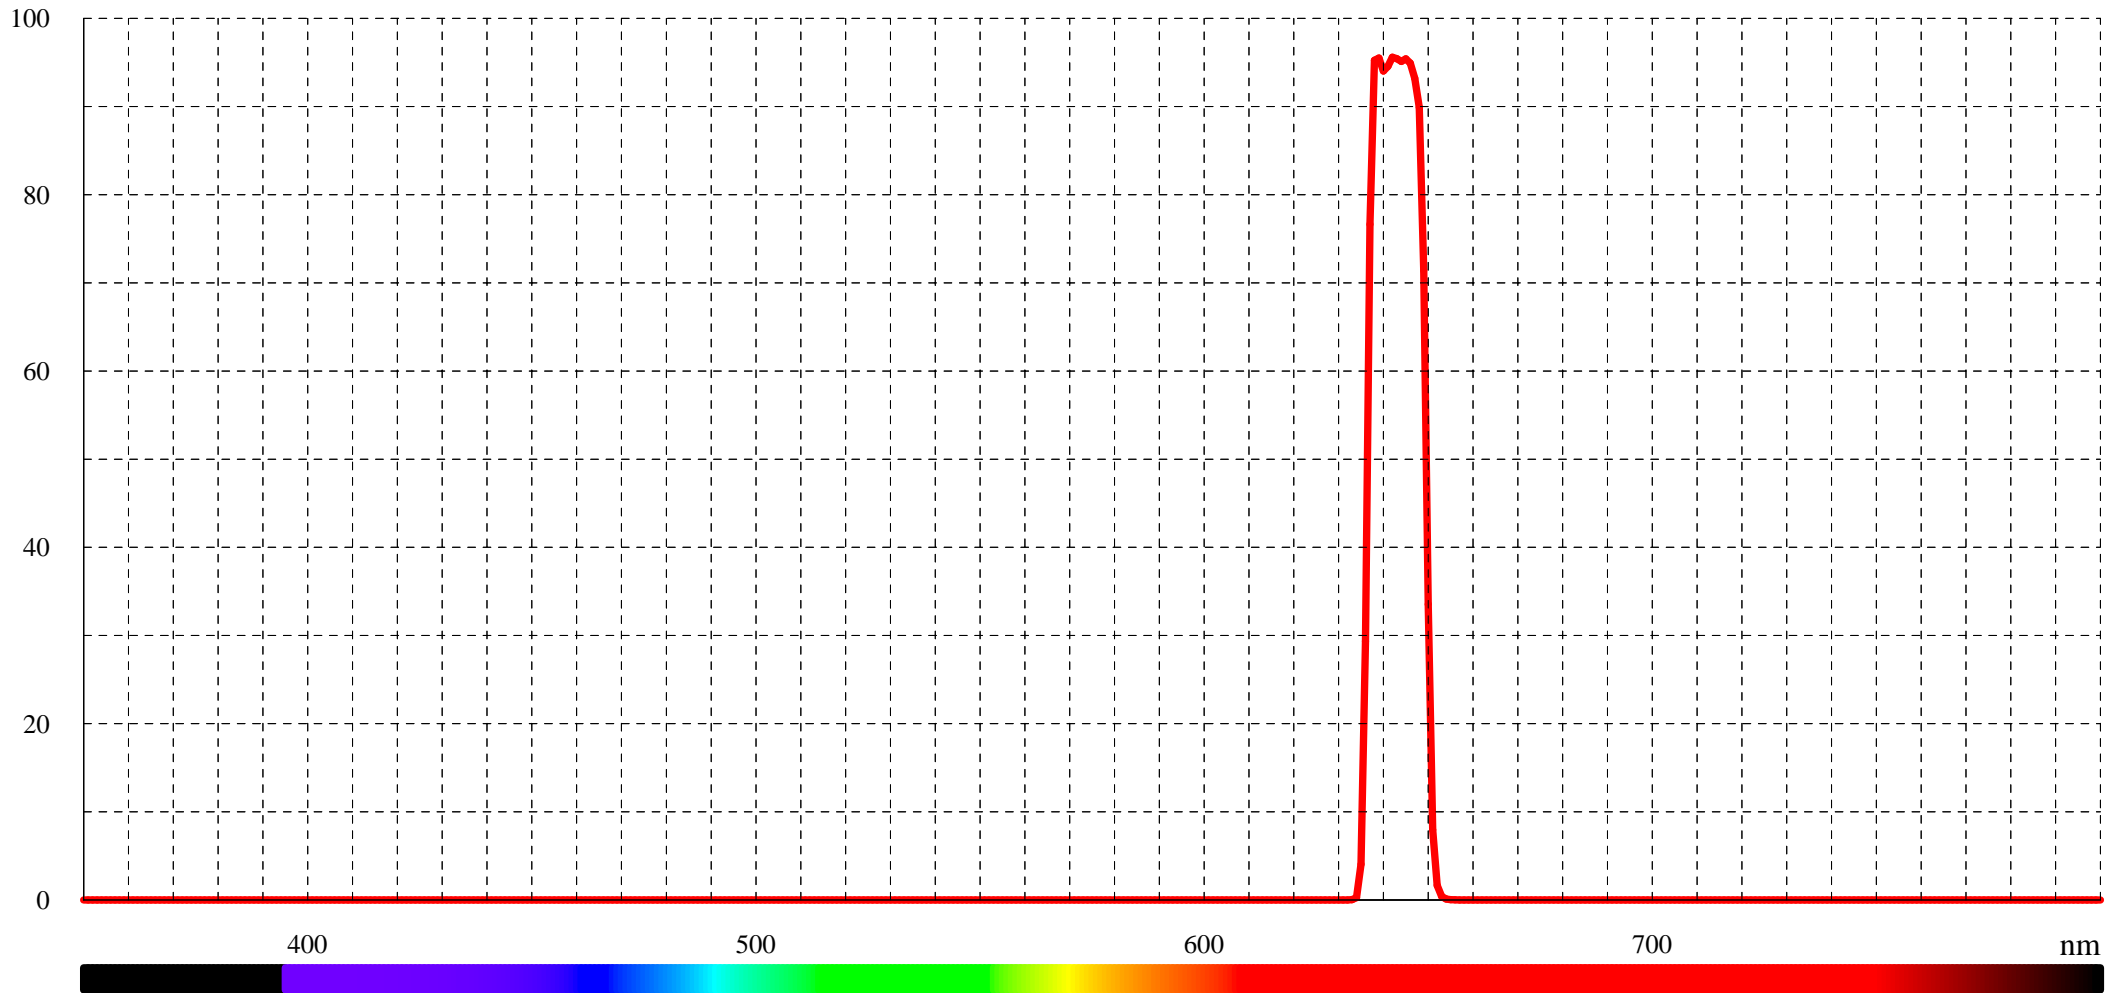

### Typical transmission for BP 642/16 (LF101755)

T